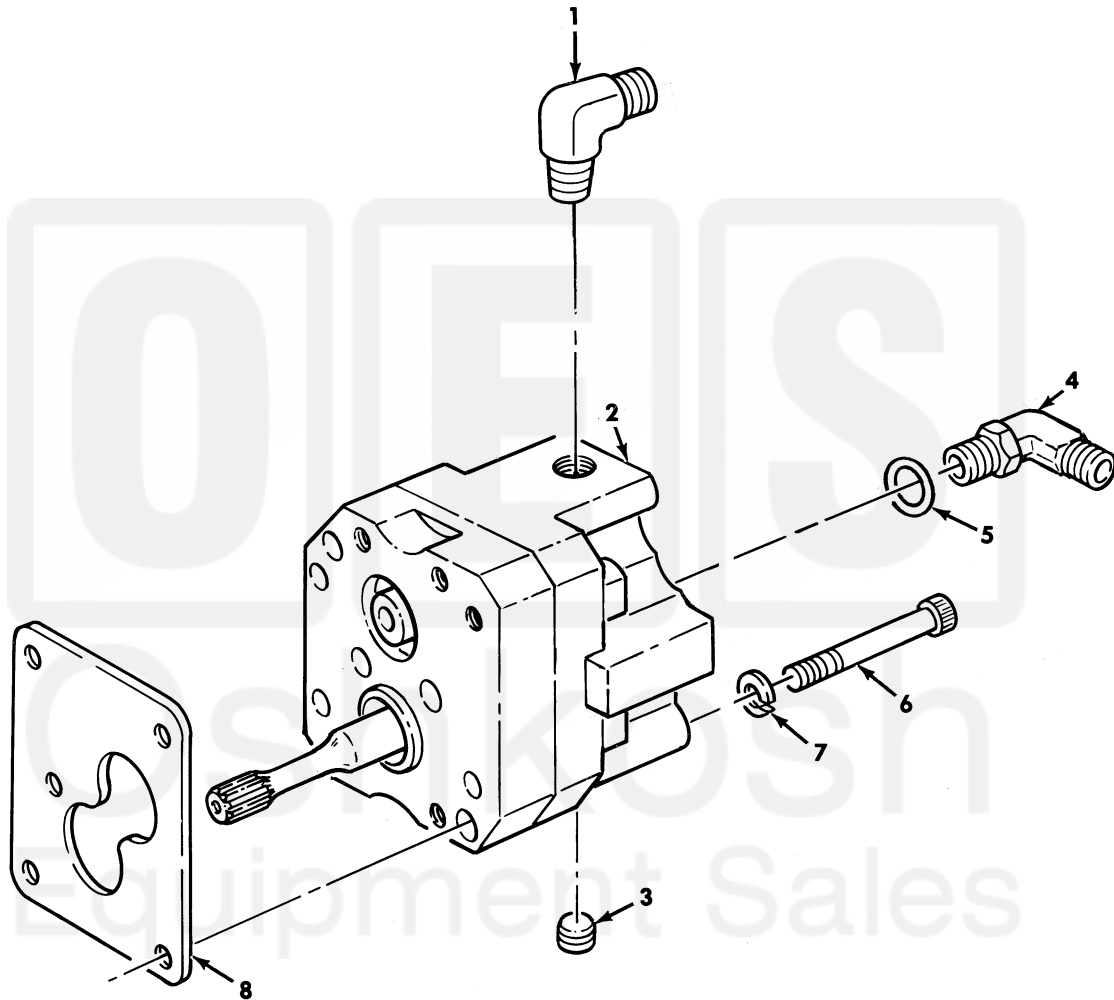

UNIT, DIRECT SUPPORT, AND GENERAL SUPPORT MAINTENANCE
REPAIR PARTS AND SPECIAL TOOLS LIST
TRUCK, 5-TON, 6X6, M809 SERIES TRUCKS (DIESEL)

Figure 35. Fuel Gear Pump Assembly and Mounting Hardware.

(1) ITEM NO	(2) SMR CODE	(3) NSN	(4) CAGEC	(5) PART NUMBER	(6) DESCRIPTION AND USABLE ON CODE (UOC)	(7) QTY
GROUP 0302 FUEL PUMPS						
FIG. 35 FUEL GEAR PUMP ASSEMBLY AND MOUNTING HARDWARE						
1	PAHZZ	4820-01-164-7002	15434	3033740	VALVE,CHECK.....	1
2	PAHZZ	3020-01-166-5647	15434	3034217	GEAR,PUMP ASSEMBLY.....	1
3	PFHZZ	4730-00-278-2973	77237	239244	PLUG,PIPE.....	1
4	PAHZZ	4730-01-078-0682	15434	203848	ELBOW,TUBE TO BOSS.....	1
5	PAHZZ	5331-01-072-8984	15434	3046201	O-RING.....	1
6	PAHZZ	5306-00-485-0790	15434	70790	BOLT,MACHINE.....	4
7	PAHZZ	5310-00-484-1718	15434	181466	WASHER,LOCK.....	4
8	PAHZZ	5330-00-006-2494	15434	210647	GASKET PART OF KIT P/N 3010240.....	1

END OF FIGURE